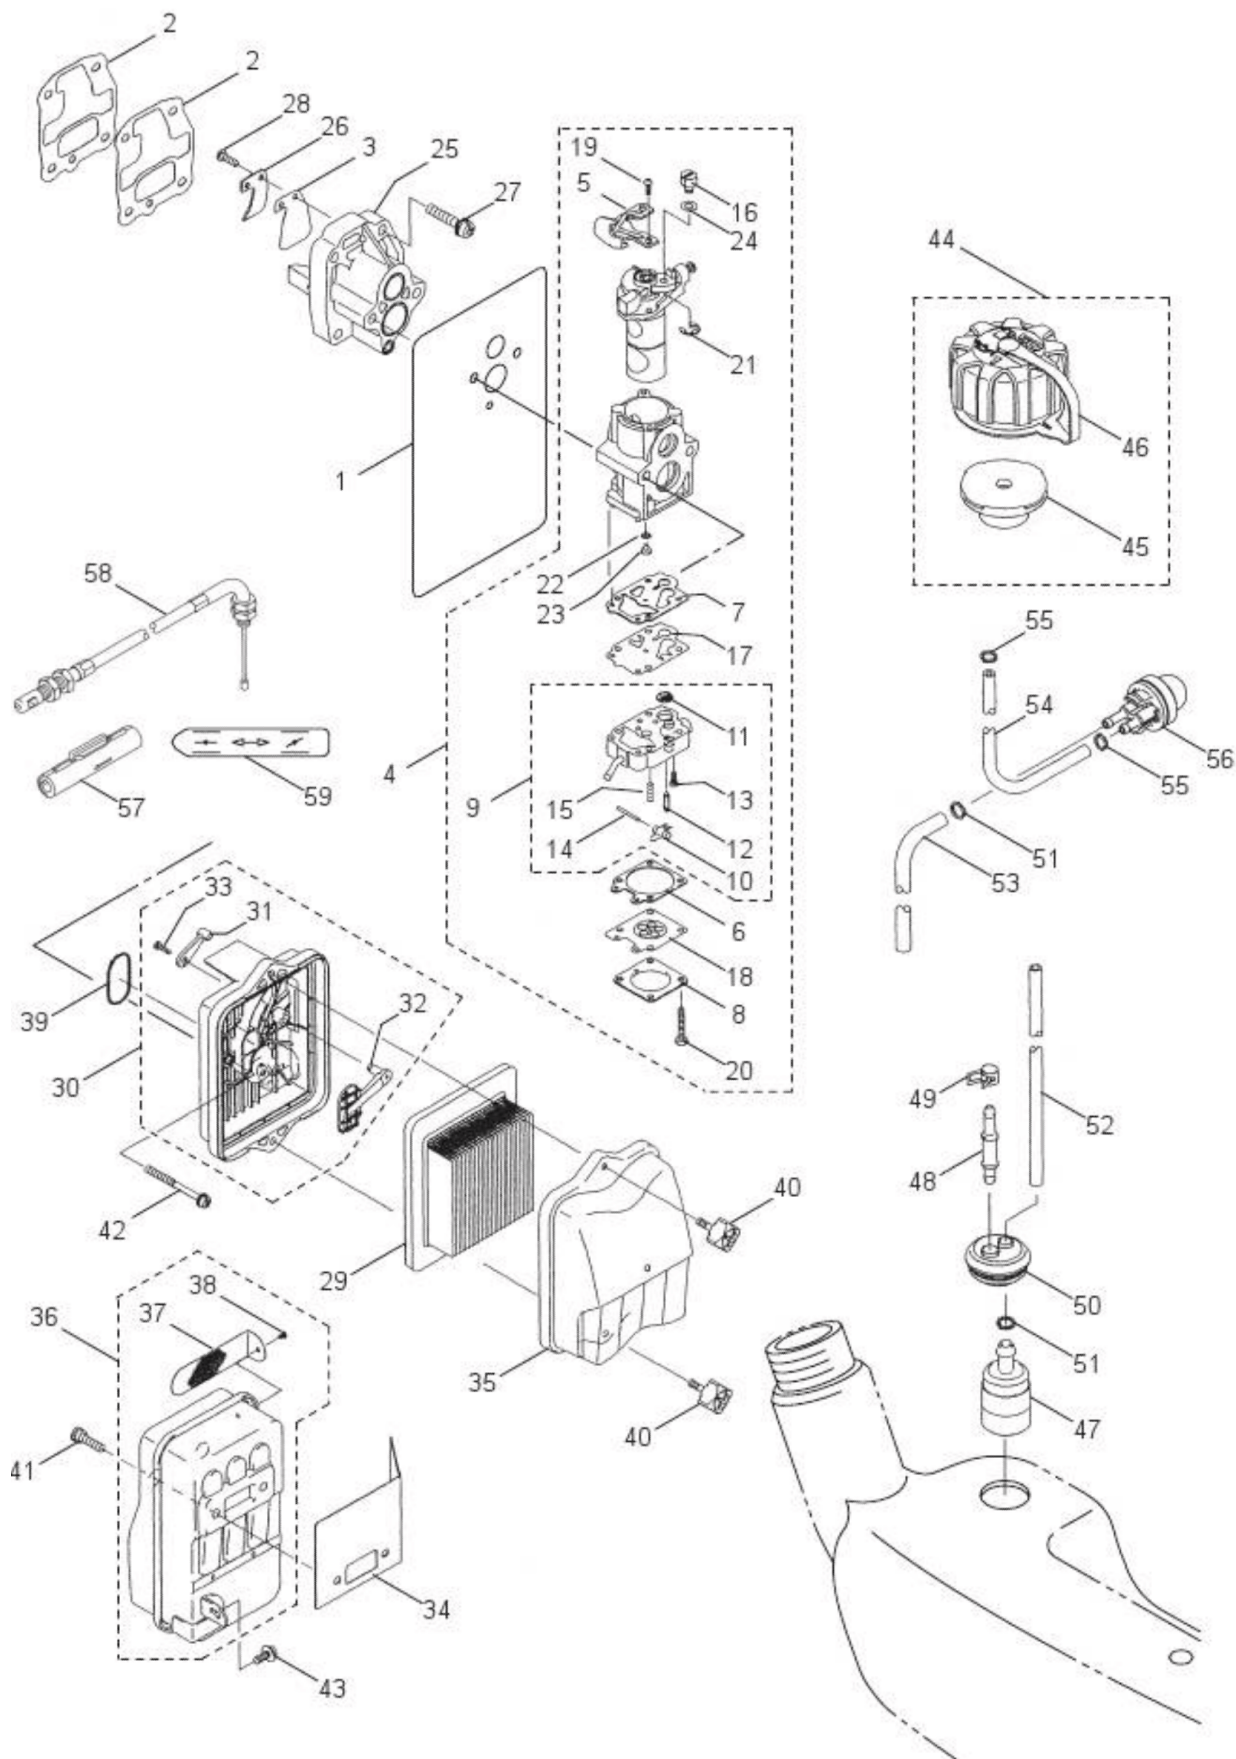

Picture Number	Quantity	Part number	Description
1	1	412446	GASKET
2	2	400925	GASKET
3	1	649342	VALVE
4	1	649344	CARB ASSAY
5	1	649338	BRACKET
6	1	649339	GASKET
7	1	634350	GASKET
8	1	649343	COVER
9	1	649346	BODY
10	1	624429	LEVER
11	1	624430	FILTER
12	1	624431	FLOAT VALVE
13	1	624432	SCREW
14	1	624433	PIN
15	1	624434	SPRING
16	1	598415	ARM
17	1	577185	PUMP DIAPHRAGM
18	1	634357	DIAPHRAGM
19	2	577179	SCREW
20	4	649348	SCREW
21	1	577175	SNAP RING
22	1	577182	O-RING
23	1	649349	MAIN JET
24	1	624532	WASHER
25	1	400926	INSULATOR
26	1	649347	STOPPER
27	1	577361	SCREW
28	1	649350	SCREW
29	1	649351	AIR FILTER ELEMENT
30	1	415372	AIR FILTER ASS'Y
31	1	649355	LEVER
32	1	649356	VALVE
33	1	649358	SCREW
34	1	649353	CYLINDER GASKET
35	1	649354	AIR FILTER COVER
36	1	415373	MUFFLER ASS'Y
37	1	400927	SPARK ARRESTER
38	1	400918	SCREW
39	1	649359	O-RING
40	2	649360	BOLT
41	2	414450	BOLT SOCKET
42	2	414451	SCREW
43	1	414452	SCREW
44	1	414453	FUEL TANK CAP ASS'Y
45	1	649362	BREATHER
46	1	649364	TANK CAP ASSY
47	1	625872	FILTER FUEL
48	1	632199	JOINT
49	1	944177	CLAMP
50	1	597949	FUEL FILTER
51	2	649366	CLAMP
52	1	649369	TUBE3X5X305
53	1	415375	Tube
54	1	649368	TUBE2.3X5X93
55	2	649365	CLAMP
56	1	415374	Priming Pump
57	1	212250	CONNECTER
58	1	649337	THROTTLE CABLE
59	1	598438	LABEL