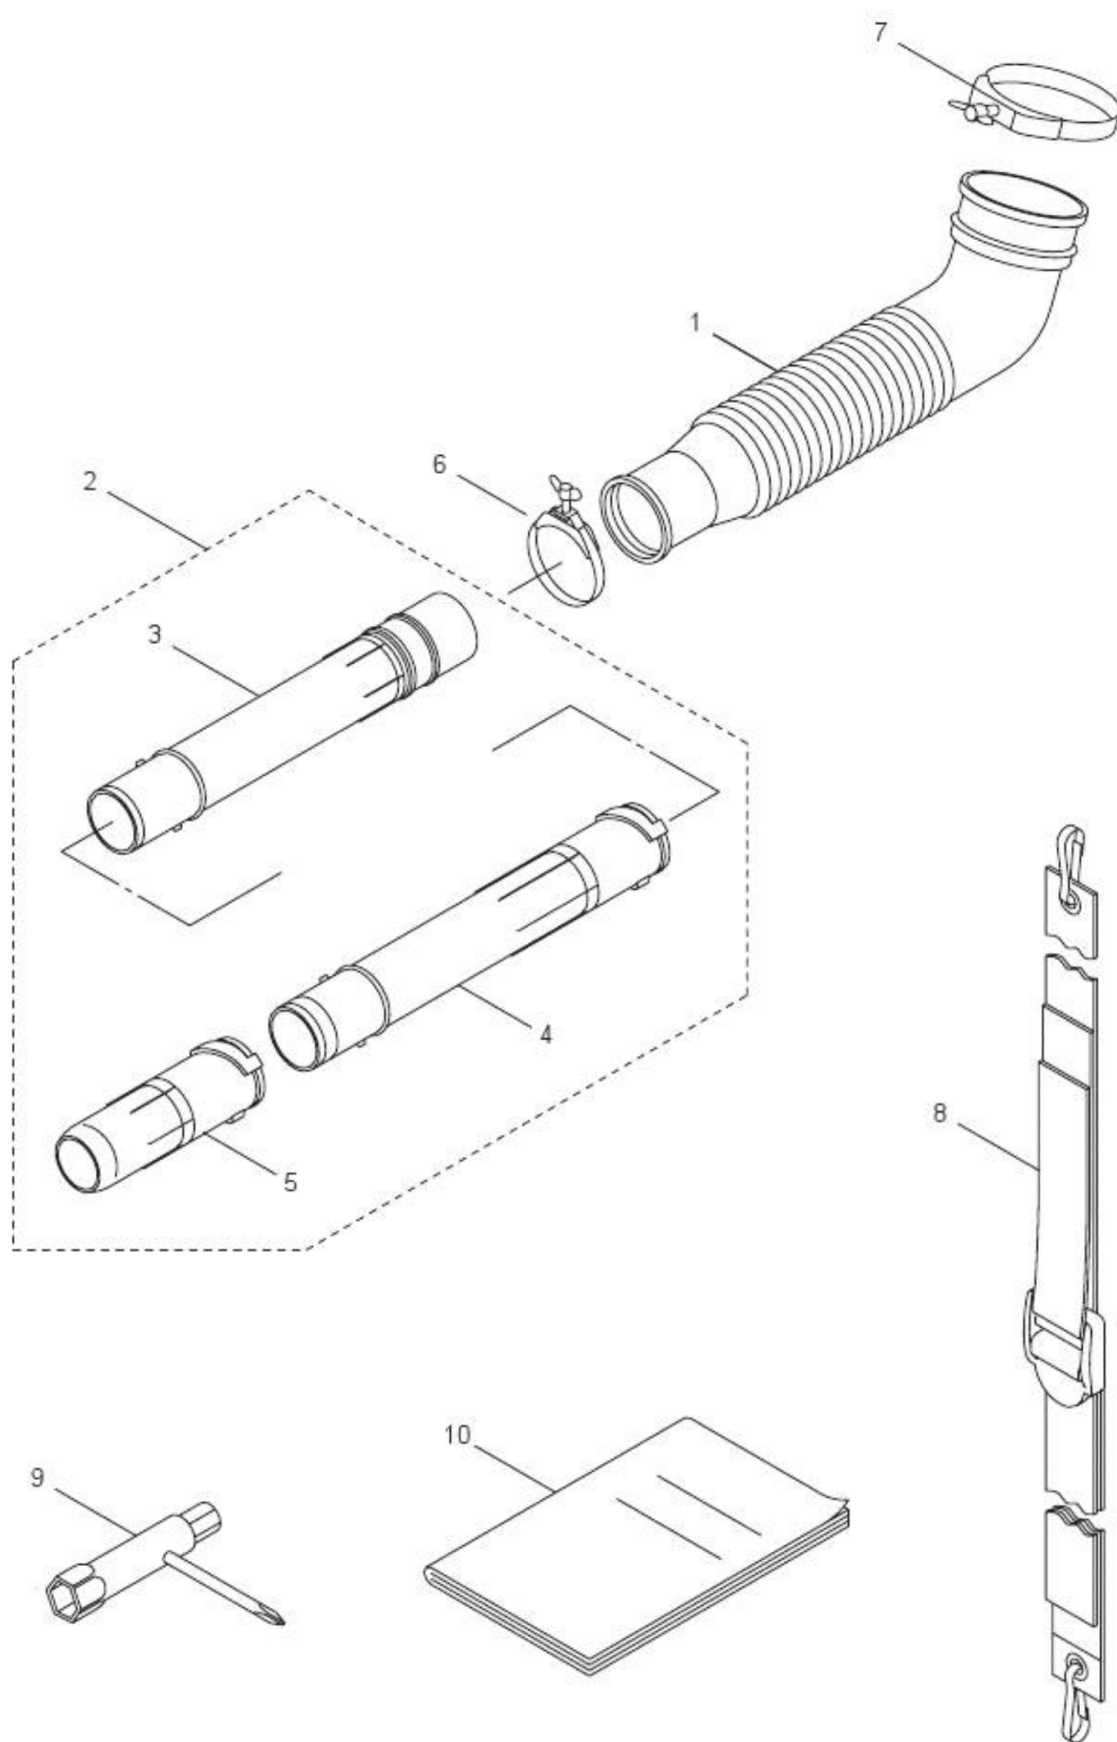

Picture Number	Quantity	Part number	Description
1	1	123413	FLEXIBLE PIPE
2	1	125145	PIPE ASSY
3	1	122395	SWIVEL PIPE
4	1	122400	STRAIGHT PIPE
5	1	125146	CONE PIPE
6	1	128188	Clamp Ass'y
7	1	128189	Clamp Ass'y
8	1	125439	HIP BELT ASSY
9	1	127099	Box Spanner
10	1	125942	Instruction Manuel