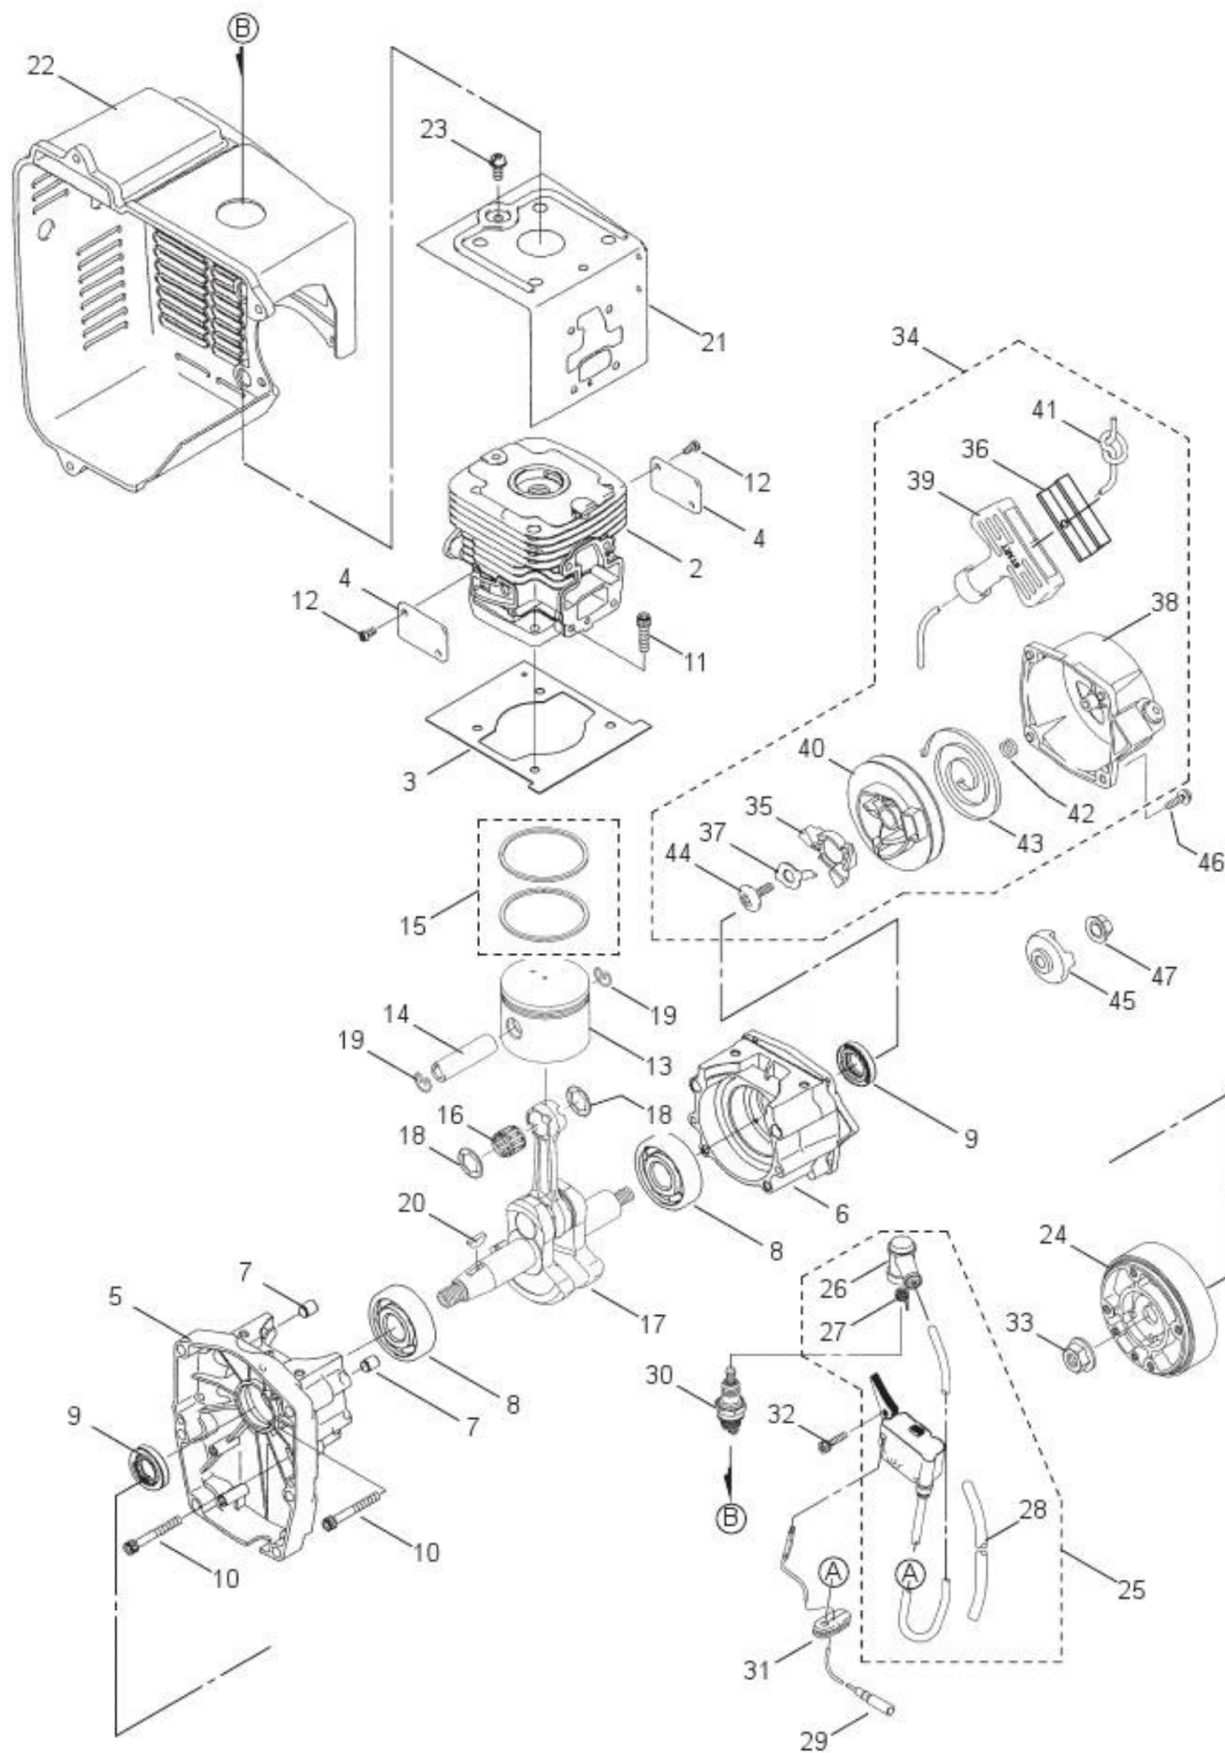

Picture Number	Quantity	Part number	Description
2	1	129624	ENGINE
3	6	128142	Bolt
4	1	125404	GASKET
5	3	127295	Screw
6	1	125405	FANCASE E ASSY
7	1	125410	FAN CASE S ASSY
8	1	119160	COLLAR
9	1	119161	BAND
10	10	129618	TAPPING SCREW
11	2	120615	BUFFER
12	1	128908	FAN
13	1	128910	RING
14	4	128911	BOLT
15	1	126327	THROTTLE ASSY
16	1	126729	THROTTLE ASSY
17	1	125756	THROTTLE
18	1	126734	THROTTLE WIRE ASSY
19	1	126733	FERRITE CORE
20	1	118811	HOLDER ARM
21	2	127297	TAPPING SCREW M5X20
22	1	122609	BAND
23	1	122414	HOLDER (A)
24	1	122416	HOLDER (B)
25	1	127298	NUT M6
26	1	127299	KNOB BOLT M6X30
27	1	127305	CLAMP
28	1	126049	CLAMP
29	1	127300	SCREW M5X18
30	1	125427	BACK PACK FROM A
31	1	125429	BACK PACK FRAME B
32	4	127301	BOLT M6X20
33	4	127228	NUT M6
34	1	125432	BAND ASSY
35	1	127728	SCREEN
36	2	127786	SCREW
37	1	101877	BUFFER
38	1	120616	COLLAR
39	1	120617	WASHER
40	3	127228	NUT M6
41	1	119177	PAD
42	4	100749	FASTENER
43	1	127707	FUEL TANK
44	2	125561	SCREW
45	1	129721	LABEL
46	1	267144	LABEL
47	1	266959	LABEL
48	1	125940	SEAL
49	1	125747	SEAL
50	1	121132	LABEL